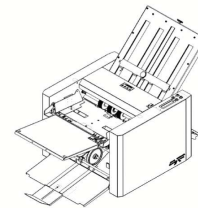

# SF-32M

A3 Efficient paper folding machine

## MAIN FEATURES:

Folding speed: 7000 sheets/ hour  
Paper weights: 50~200 g/m'  
Paper size: B6-A3  
Hopper capacity: 500 sheets, 64 g/m'  
Power supply: 220V, 50Hz/ 110V, 60Hz  
Dimensions: W 890 x D 480 x H 520 mm  
Weight: 35Kg

## PRODUCT FEATURES:

Three feed rollers avoid slip, adjustable feeding pressure.  
500 sheets hopper capacity for A3 papers  
Paper delivery roller for better paper collection

Paper Folder SF-32M is solid and durable machine, which is an extremely economical solution to fold higher volumes paper. It can process a large variety of applications and easy to operate. It works fast and accurately and can be used in any office and mailrooms.

The SF-32M Desktop Paper Folder is able to handle sheets up to A3. The adjustment of the folding plates is done in no time; both folding plates have a self-explaining scale for 6 different fold types. Each plates is equipment with a quick and fine-tune adjustment to achieve perfect folding result. Whether the application is a letter, flyer, brochure or billing statement etc