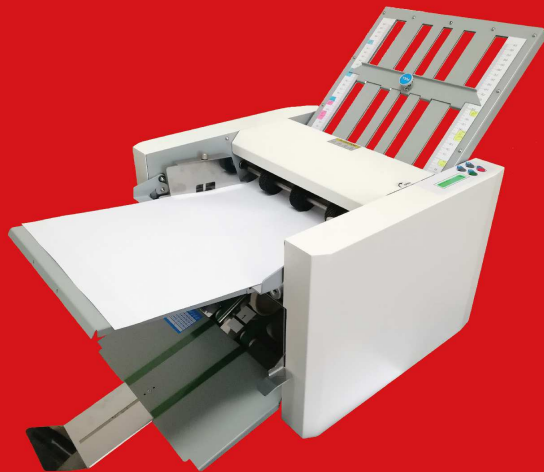

# SF-32M

A3 Efficient paper folding machine

## MAIN FEATURES:

Folding speed: 7000 sheets/ hour  
Paper weights: 50~200 g/m'  
Paper size: B6-A3  
Hopper capacity: 500 sheets, 64 g/m'  
Power supply: 220V, 50Hz/ 110V, 60Hz  
Dimensions: W 890 x D 480 x H 520 mm  
Weight: 35Kg

## PRODUCT FEATURES:

Three feed rollers avoid slip, adjustable feeding pressure.  
500 sheets hopper capacity for A3 papers  
Paper delivery roller for better paper collection

Paper Folder SF-32M is solid and durable machine, which is an extremely economical solution to fold higher volumes paper. It can process a large variety of applications and easy to operate. It works fast and accurately and can be used in any office and mailrooms.

The SF-32M Desktop Paper Folder is able to handle sheets up to A3. The adjustment of the folding plates is done in no time; both folding plates have a self-explaining scale for 6 different fold types. Each plates is equipment with a quick and fine-tune adjustment to achieve perfect folding result. Whether the application is a letter, flyer, brochure or billing statement etc